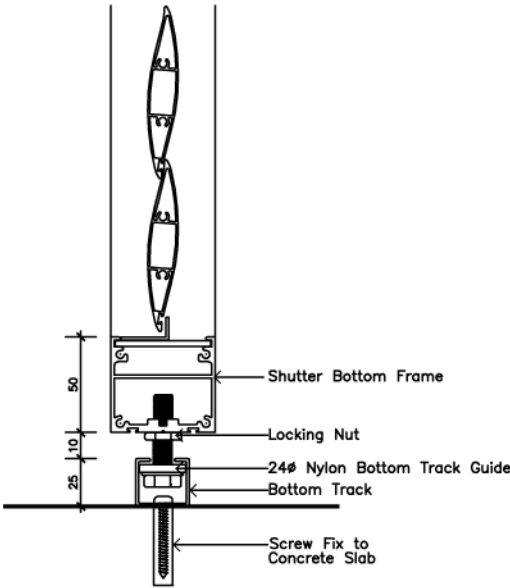

Cyclone Locking Track

Typical Top Track Detail

Bi-Fold Bottom Track Detail

Side Profile - 90mm aerofoil blade with locking tracks