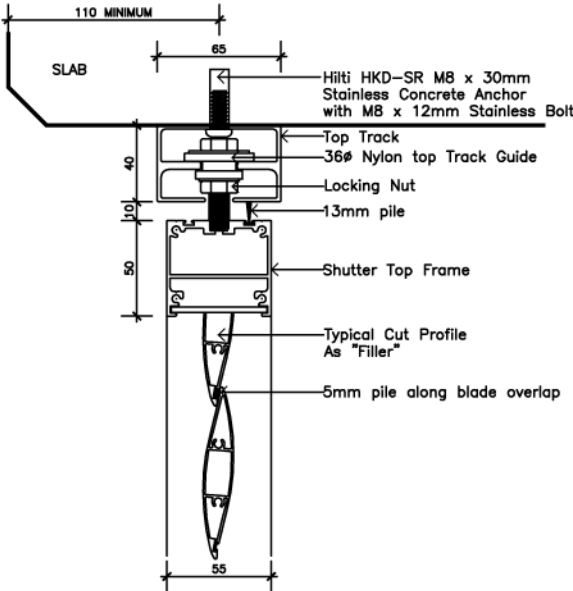

Cyclone Locking Track

Typical Top Track Detail

Bi-Fold Bottom Track Detail

Side Profile - 90mm aerofoil blade with locking tracks