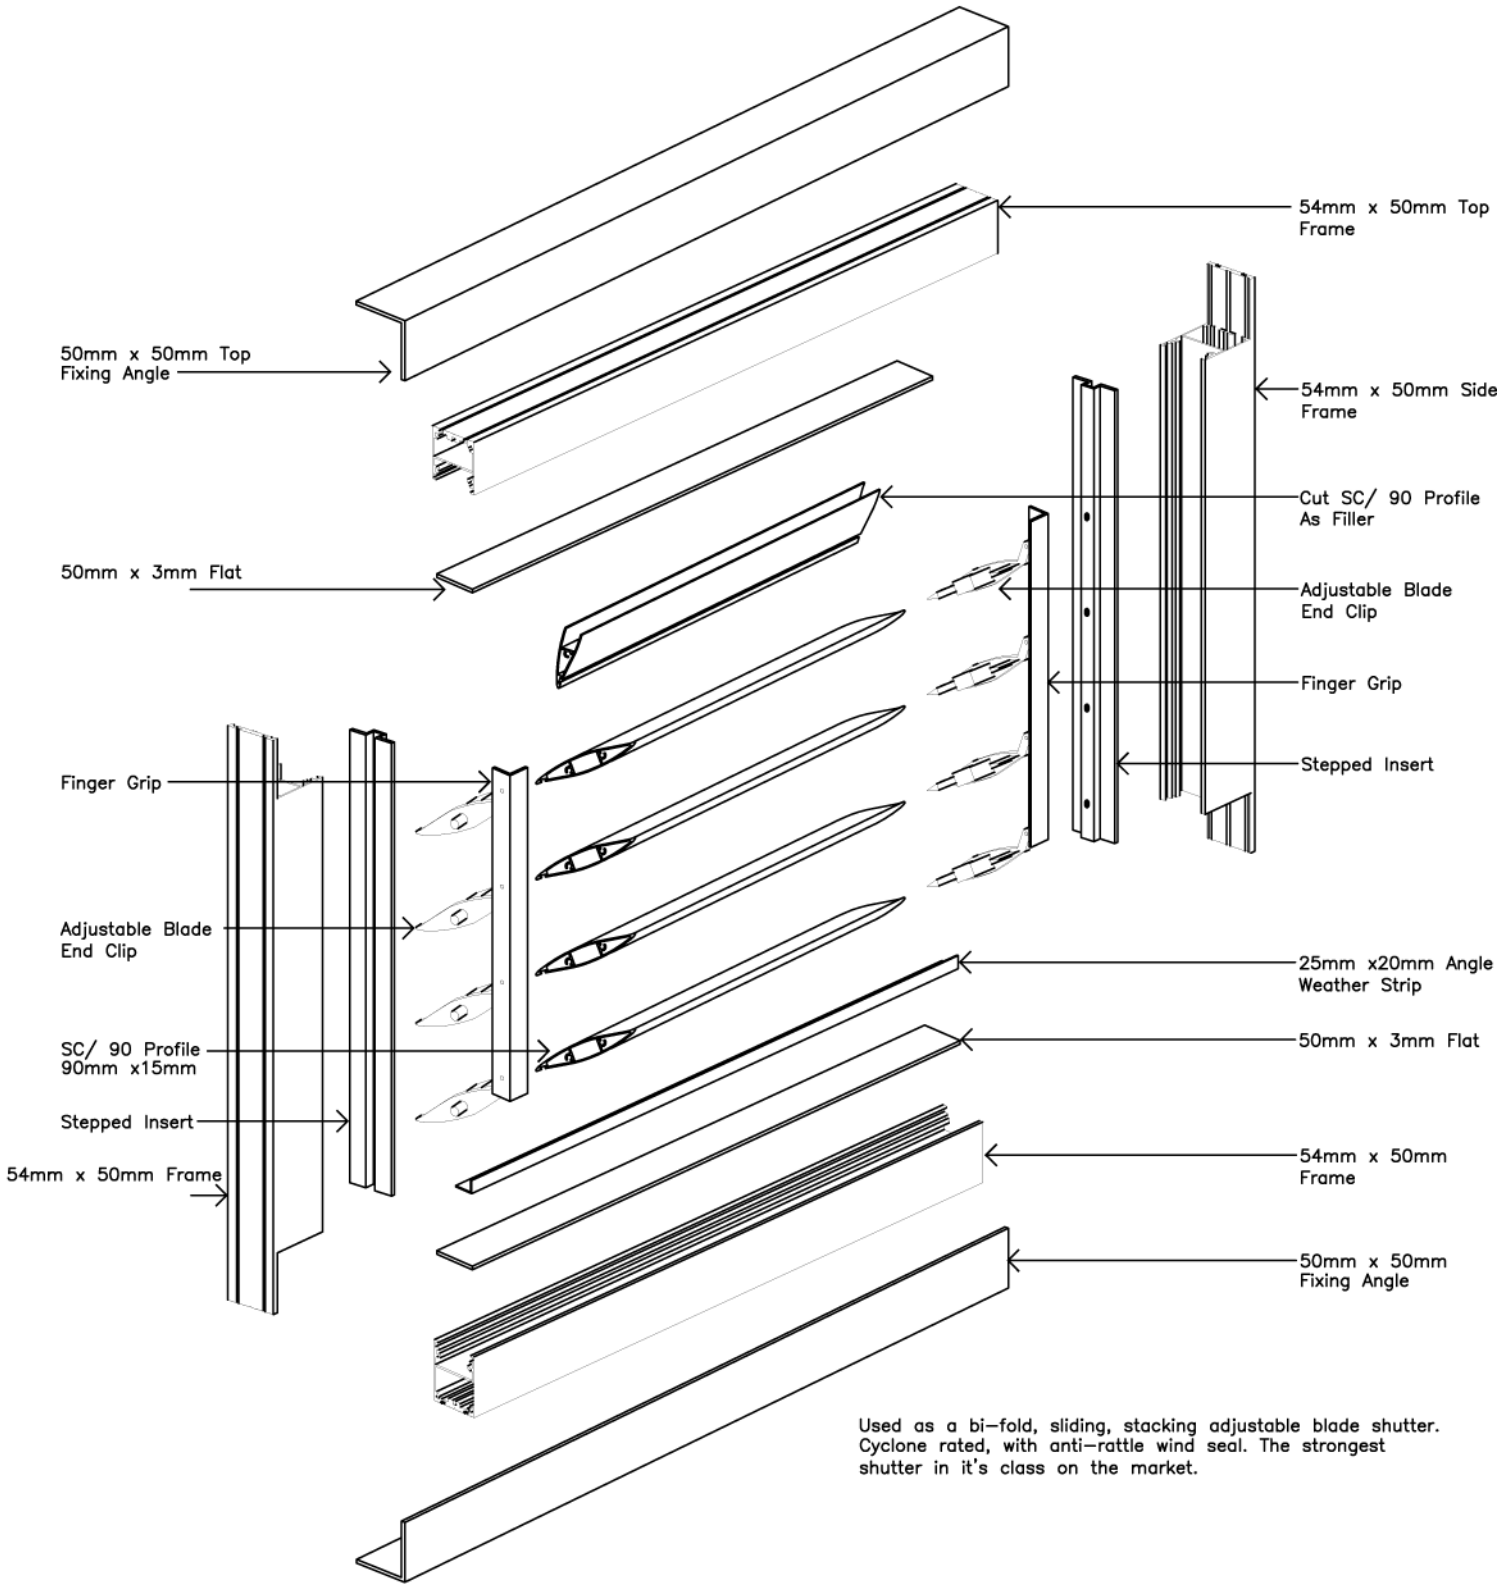

Plantation Shutters - Adjustable 90mm aerofoil blades

Used as a bi-fold, sliding, stacking adjustable blade shutter. Cyclone rated, with anti-rattle wind seal. The strongest shutter in it's class on the market.